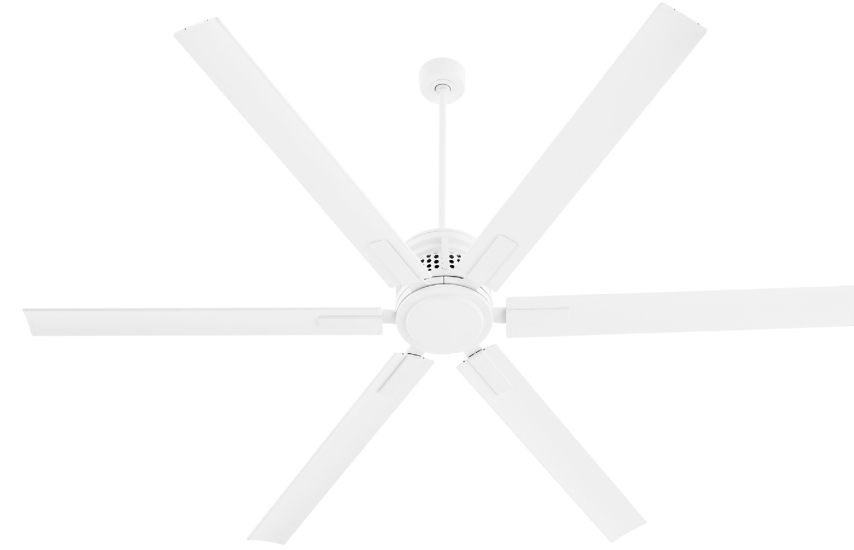

## Zeus

10806-8

ZEUS 80" Fan - Studio White

Project: \_\_\_\_\_  
 Location: \_\_\_\_\_  
 Fixture Type: \_\_\_\_\_  
 Catalog #: \_\_\_\_\_

DETAILS	
FINISH:	Studio White
MATERIAL:	Steel
BLADE FINISH:	Studio White
LOCATION:	Damp Listed
BLADES:	6

MOUNTING	
DOWNROD LENGTH:	10.00"
HUGGER ADAPTABLE:	No
CANOPY:	W 9.33 x H 6.08

SHIPPING	
HEIGHT:	12.00"
LENGTH:	36.75"
WIDTH:	12.25"
WEIGHT:	40.50lbs

\*Fixture is dimmable when used with a dimmer switch (sold separately) when using LED bulbs, see manufacturer instructions for dimming info

ADDITIONAL FEATURES: Downrod has a 0.75" diameter

### PRODUCT DETAILS:

Showstopping and dynamic, the might of the Zeus series of damp-listed fans is supported by options of 80 inch or 120 inch blades that connect to a flared cylindrical motor housing. Customizable comfort comes with 6 speeds and optional LED light kit. Choose from satin nickel, studio white, aged brass, or matte black for your outdoor patio design.