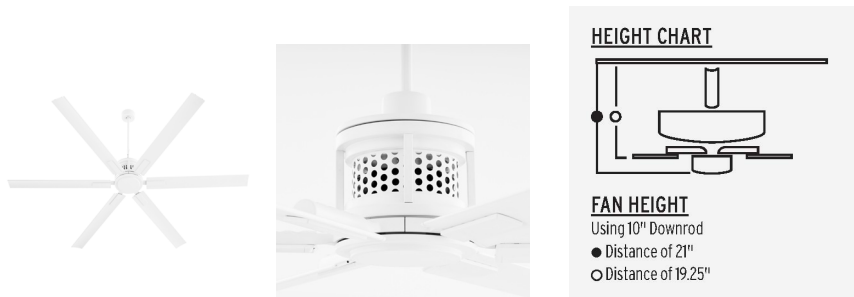

## Zeus

10806-8

ZEUS 80" Fan - Studio White

Project: \_\_\_\_\_  
 Location: \_\_\_\_\_  
 Fixture Type: \_\_\_\_\_  
 Catalog #: \_\_\_\_\_

DETAILS	
FINISH:	Studio White
MATERIAL:	Steel
BLADE FINISH:	Studio White
LOCATION:	Damp Listed
BLADES:	6

DIMENSIONS	
BLADE SWEEP:	80"
BLADE PITCH:	11.5°
LEAD WIRE:	80.00"

MECHANICAL	
AMPS:	.05/.08/.12/.23/.39/.6
WATTS:	2.9/4.5/8.6/16.7/29.6/49.1
RPM:	20/40/60/80/100/120
POLES:	8
MOTOR:	DC-168NL
CONTROLS:	6 Speed

MOUNTING	
DOWNROD LENGTH:	10.00"
HUGGER ADAPTABLE:	No
CANOPY:	W 9.33 x H 6.08

SHIPPING	
HEIGHT:	12.00"
LENGTH:	36.75"
WIDTH:	12.25"
WEIGHT:	40.50lbs

\*Fixture is dimmable when used with a dimmer switch (sold separately) when using LED bulbs, see manufacturer instructions for dimming info

ADDITIONAL FEATURES: Downrod has a 0.75" diameter